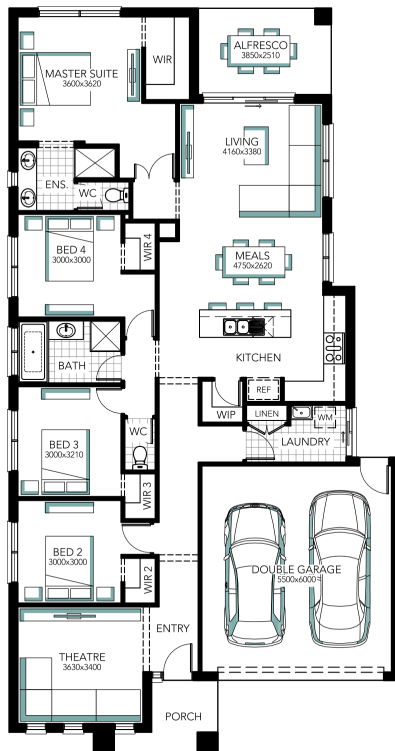

Newbury 23

ADDRESS
Lot 144 Davidson Road, Leneva Valley Estate

LOT WIDTH
14.00

LOT SIZE
774.00 m²

HOUSE SIZE
208.94 m²

Your Inclusions

Gavan Schultz

0417125724
gavan.schultz@davissandershomes.com.au