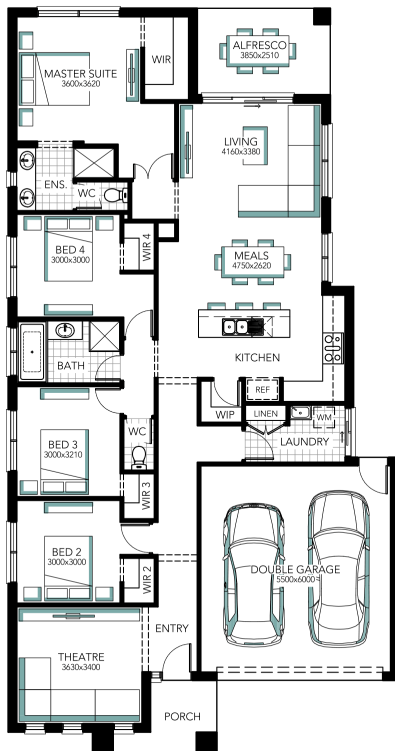

# Newbury 23

**ADDRESS**  
Lot 144 Davidson Road, Leneva Valley Estate

**LOT WIDTH**  
14.00

**LOT SIZE**  
774.00 m<sup>2</sup>

**HOUSE SIZE**  
208.94 m<sup>2</sup>