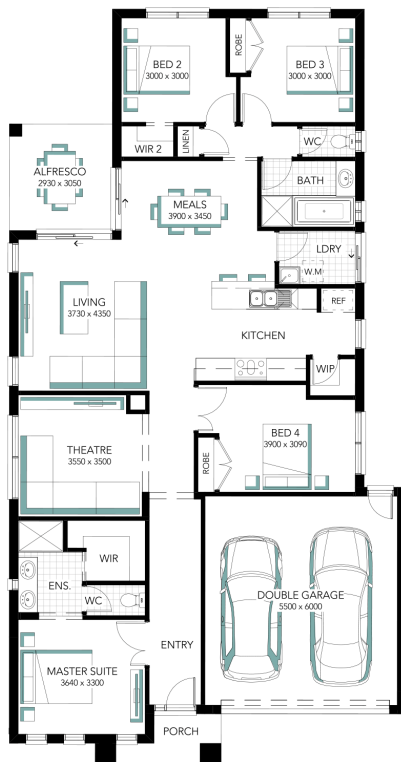

Ashgrove 23

ADDRESS	LOT WIDTH	LOT SIZE	HOUSE SIZE
Lot 211 Mynard Road, Leneva Valley Estate	14.00	762.00 m ²	208.68 m ²

Your Inclusions

Gavan Schultz
0417125724
gavan.schultz@davissandershomes.com.au