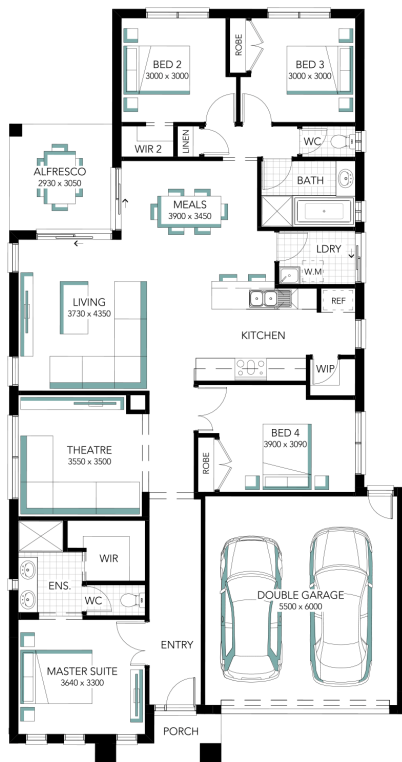

Ashgrove 23

ADDRESS	LOT WIDTH	LOT SIZE	HOUSE SIZE
Lot 211 Mynard Road, Leneva Valley Estate	14.00	762.00 m ²	208.68 m ²

Your Inclusions

Gavan Schultz

0417125724
gavan.schultz@davissandershomes.com.au