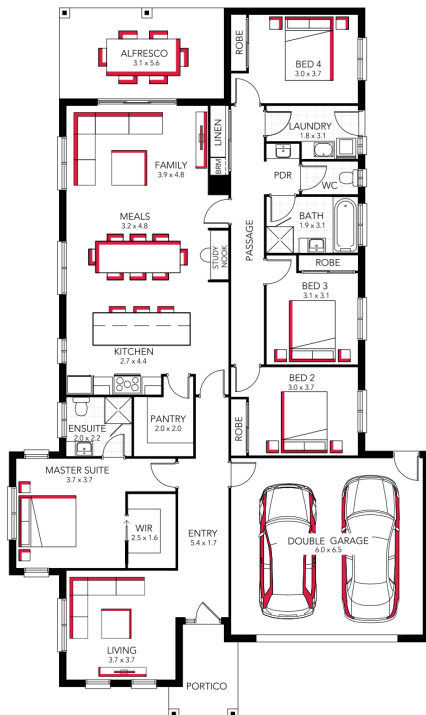

# Napa 28

**ADDRESS**  
Lot 204 Willis Road, Leneva Valley Estate

**LOT WIDTH**  
16.00

**LOT SIZE**  
774.00 m<sup>2</sup>

**HOUSE SIZE**  
256.50 m<sup>2</sup>