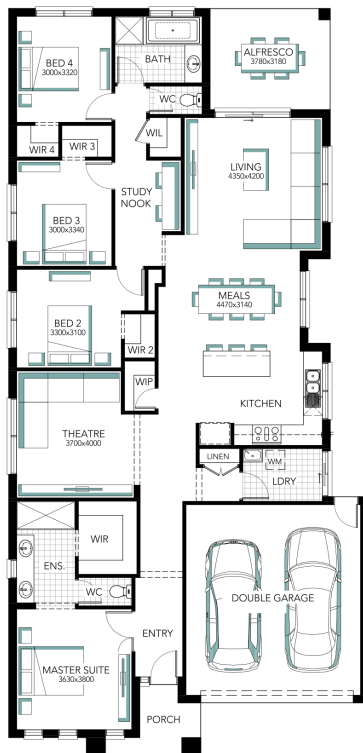

Edgewood 25

ADDRESS
Lot 610 Whitewater Terrace, Murray Park Estate

LOT WIDTH
14.00

LOT SIZE
853.40 m²

HOUSE SIZE
234.86 m²

Your Inclusions

Gavan Schultz

0417125724
gavan.schultz@davissandershomes.com.au