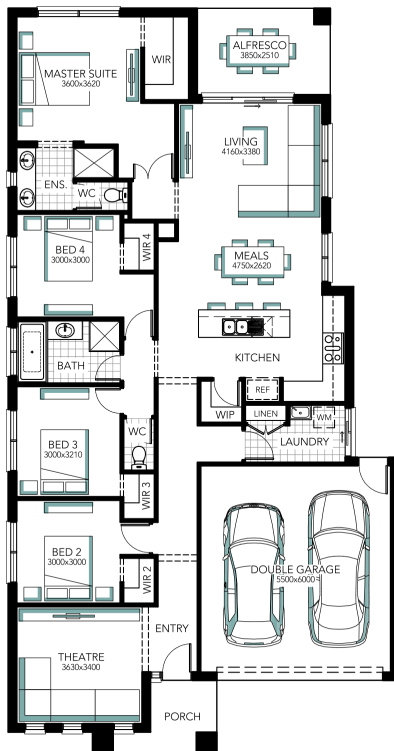

## Newbury 23

ADDRESS	LOT WIDTH	LOT SIZE	HOUSE SIZE
Lot 608 Whitewater Terrace, Murray Park Estate	14.00	854.20 m <sup>2</sup>	208.94 m <sup>2</sup>