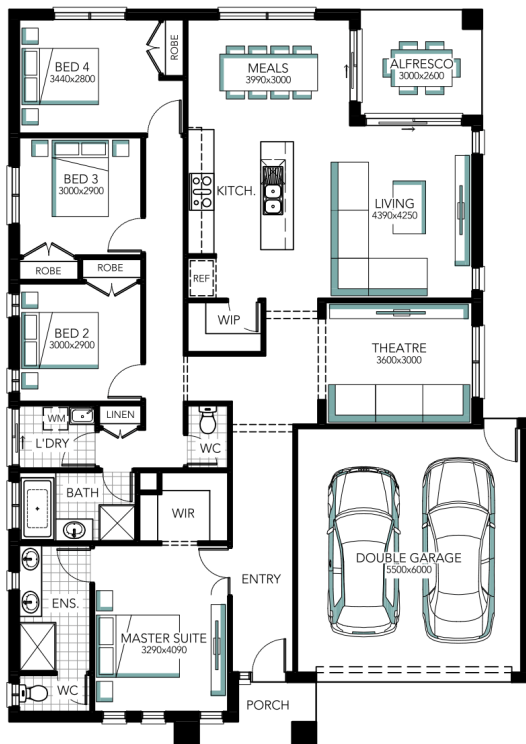

Macquarie 22

ADDRESS	LOT WIDTH	LOT SIZE	HOUSE SIZE
Lot 604 Whitewater Terrace, Murray Park Estate	15.00	855.10 m ²	208.55 m ²

Your Inclusions

Gavan Schultz

0417125724
gavan.schultz@davissandershomes.com.au