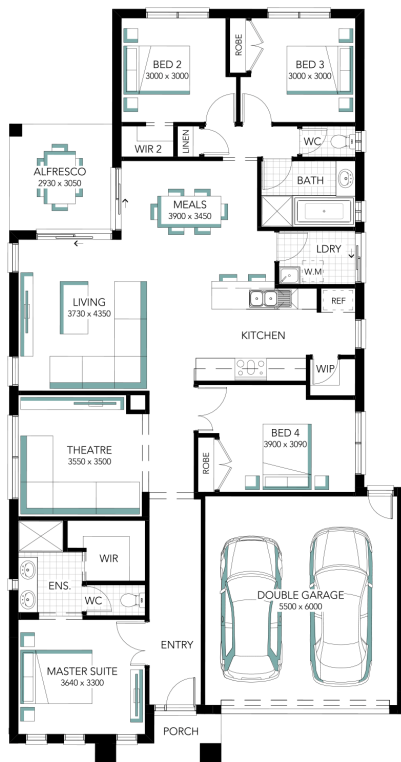

Ashgrove 23

ADDRESS	LOT WIDTH	LOT SIZE	HOUSE SIZE
Lot 628 Riverboat Drive, Murray Park Estate	14.00	663.10 m ²	208.68 m ²

Your Inclusions

Gavan Schultz
0417125724
gavan.schultz@davissandershomes.com.au