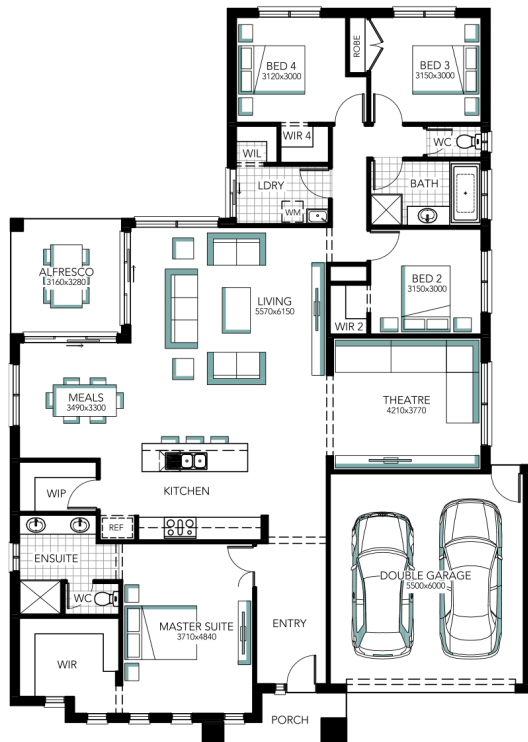

Rosemont 26

ADDRESS
Lot 6 116-120 Pioneer Drive

LOT WIDTH
17.00

LOT SIZE
2575.00 m²

HOUSE SIZE
245.08 m²

Your Inclusions

Gavan Schultz

0417125724
gavan.schultz@davissandershomes.com.au