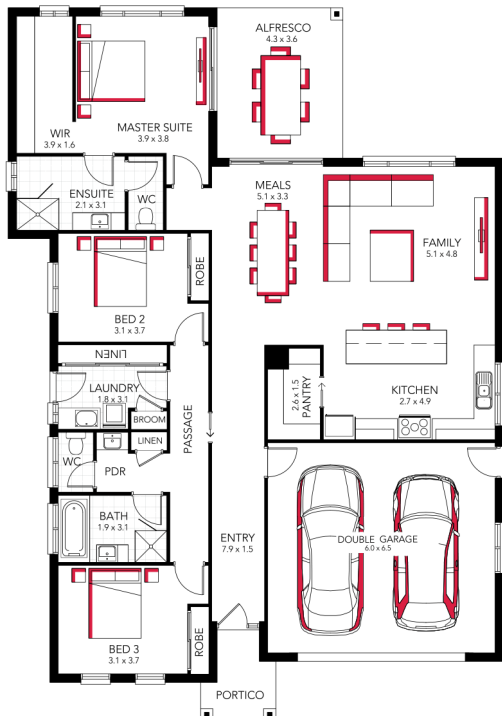

Remi 26

ADDRESS
Lot 27 Sorelli Estate, Sorelli Estate

LOT WIDTH
16.00

LOT SIZE
763.00 m²

HOUSE SIZE
236.40 m²

Your Inclusions

Kartirath Singh
0490226196
Kartirath.singh@davissandershomes.com.au