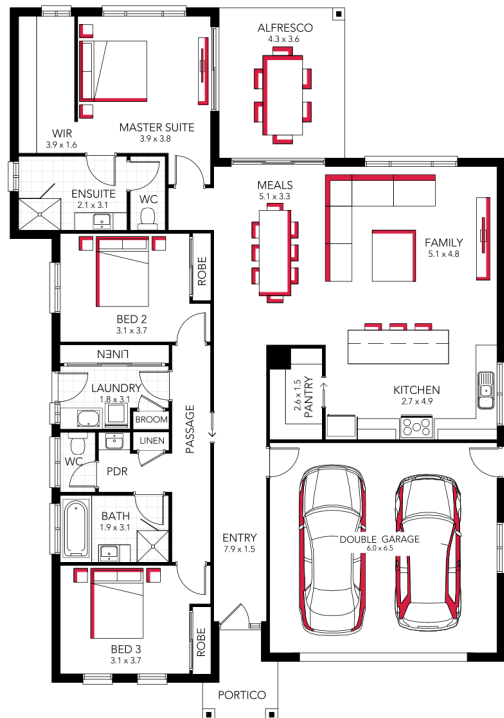

Remi 26

ADDRESS
Lot 27 Sorelli Estate, Sorelli Estate

LOT WIDTH
16.00

LOT SIZE
763.00 m²

HOUSE SIZE
236.40 m²

Your Inclusions

Kartirath Singh
0490226196
Kartirath.singh@davissandershomes.com.au