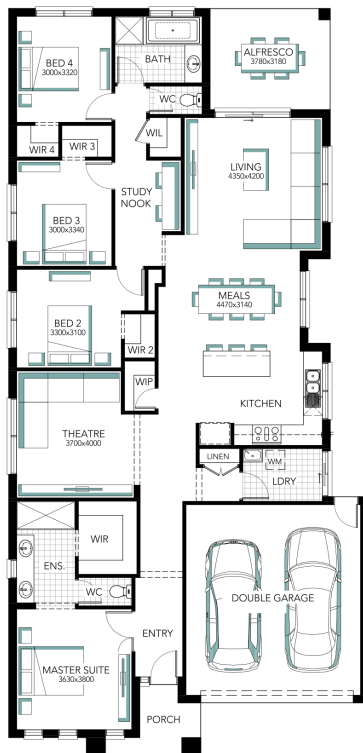

Edgewood 25

ADDRESS
Lot 25 Sorelli Estate, Sorelli Estate

LOT WIDTH
14.00

LOT SIZE
789.00 m²

HOUSE SIZE
234.86 m²

Your Inclusions

Kartirath Singh
0490226196
Kartirath.singh@davissandershomes.com.au