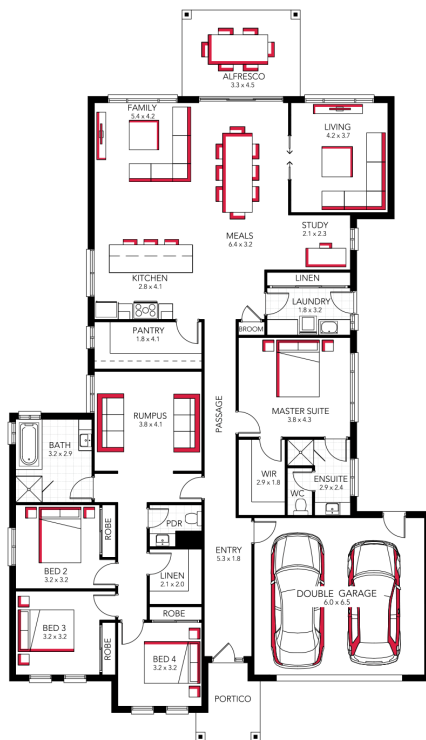

Jade

ADDRESS
Lot 24 Sorelli Estate, Sorelli Estate

LOT WIDTH
18.00

LOT SIZE
809.00 m²

HOUSE SIZE
308.70 m²

Your Inclusions

Kartirath Singh

0490226196
Kartirath.singh@davissandershomes.com.au