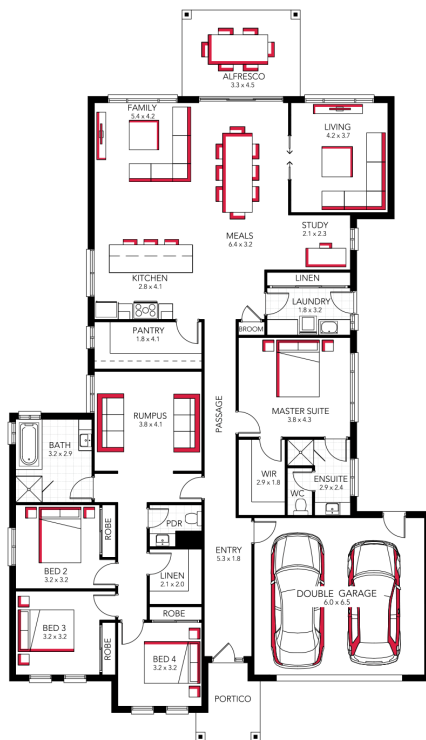

Jade

ADDRESS
Lot 24 Sorelli Estate, Sorelli Estate

LOT WIDTH
18.00

LOT SIZE
809.00 m²

HOUSE SIZE
308.70 m²

Your Inclusions

Kartirath Singh

0490226196