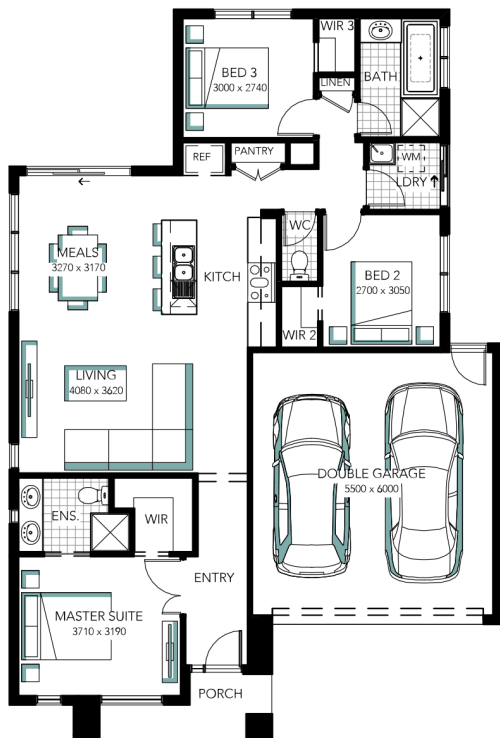

Carinya 16

ADDRESS
Lot 22 Sorelli Estate, Sorelli Estate

LOT WIDTH
14.00

LOT SIZE
810.00 m²

HOUSE SIZE
149.22 m²

Your Inclusions

Kartirath Singh
0490226196
Kartirath.singh@davissandershomes.com.au