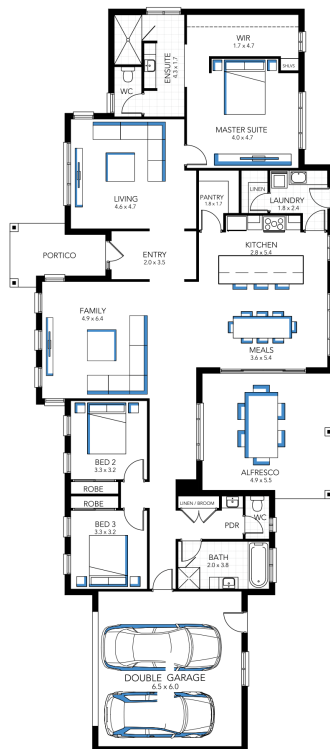

Manor 33

ADDRESS	LOT WIDTH	LOT SIZE	HOUSE SIZE
Lot 15 Sorelli Estate, Sorelli Estate	33.00	985.00 m ²	306.60 m ²

Your Inclusions

Kartirath Singh
0490226196
Kartirath.singh@davissandershomes.com.au