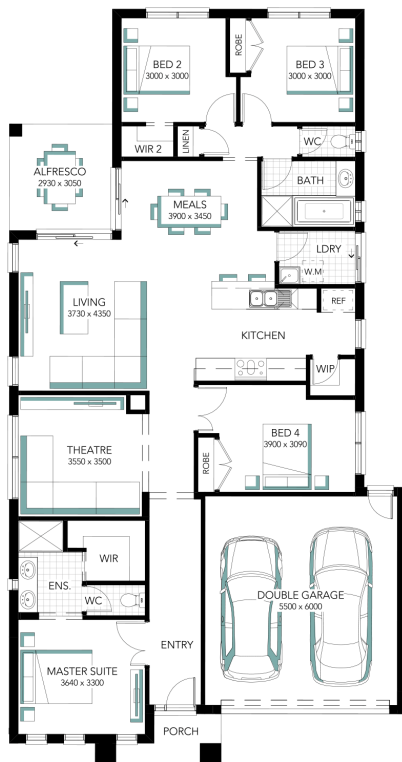

# Ashgrove 23

**ADDRESS**  
Lot 17 Sorelli Estate, Sorelli Estate

**LOT WIDTH**  
14.00

**LOT SIZE**  
795.00 m<sup>2</sup>

**HOUSE SIZE**  
208.68 m<sup>2</sup>