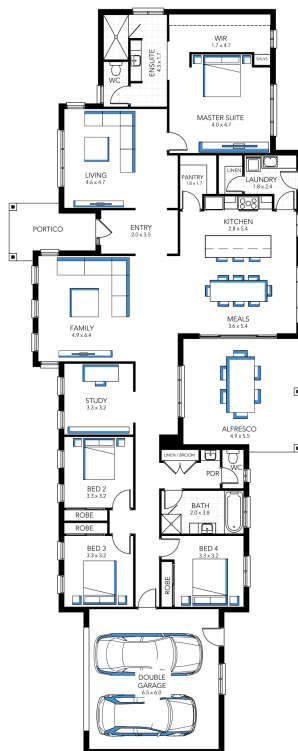

# Manor 37

**ADDRESS**  
Lot 108 Shepherd Court, Iluka Views

**LOT WIDTH**  
37.00

**LOT SIZE**  
1845.00 m<sup>2</sup>

**HOUSE SIZE**  
336.40 m<sup>2</sup>