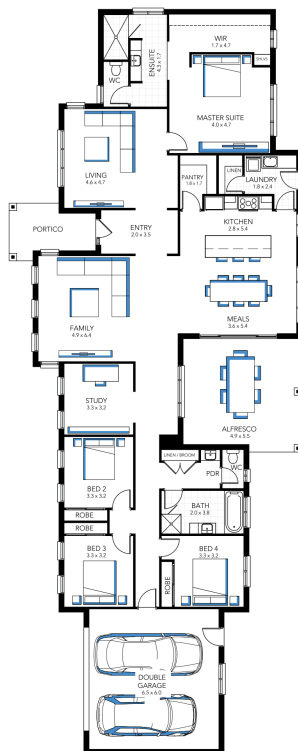

# Manor 37

ADDRESS	LOT WIDTH	LOT SIZE	HOUSE SIZE
Lot 108 Shepherd Court, Iluka Views	37.00	1845.00 m <sup>2</sup>	336.40 m <sup>2</sup>