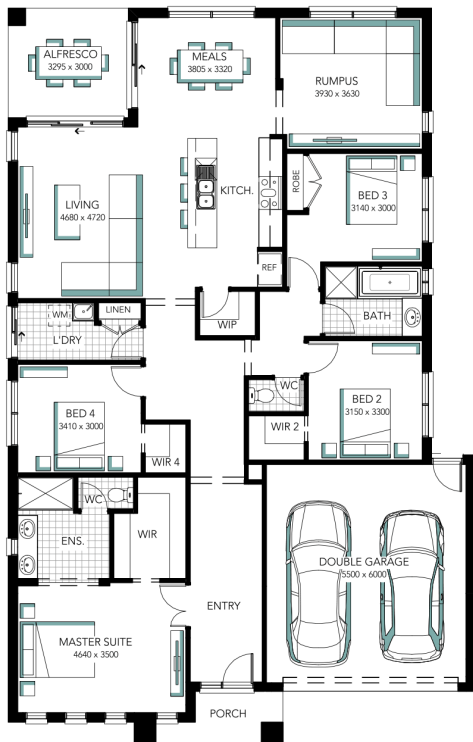

Brookvale 25

ADDRESS
Lot 40 Sorelli Estate, Sorelli Estate

LOT WIDTH
15.00

LOT SIZE
827.00 m²

HOUSE SIZE
233.57 m²

Your Inclusions

Kartirath Singh
0490226196
Kartirath.singh@davissandershomes.com.au