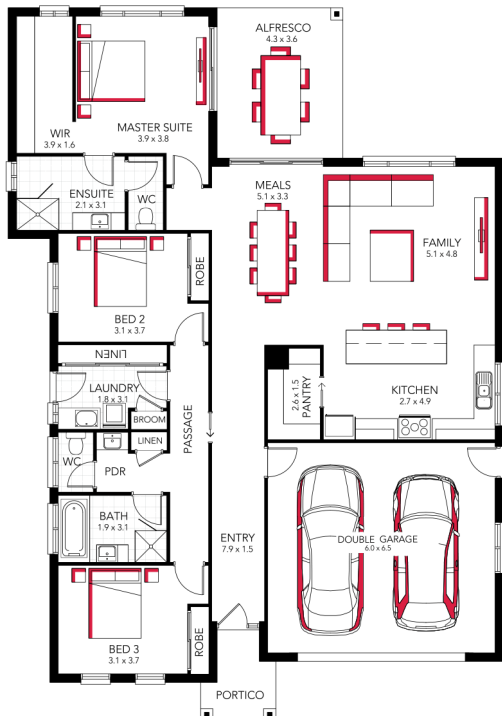

Remi 26

ADDRESS
Lot 40 Sorelli Estate, Sorelli Estate

LOT WIDTH
16.00

LOT SIZE
827.00 m²

HOUSE SIZE
236.40 m²

Your Inclusions

Kartirath Singh

0490226196