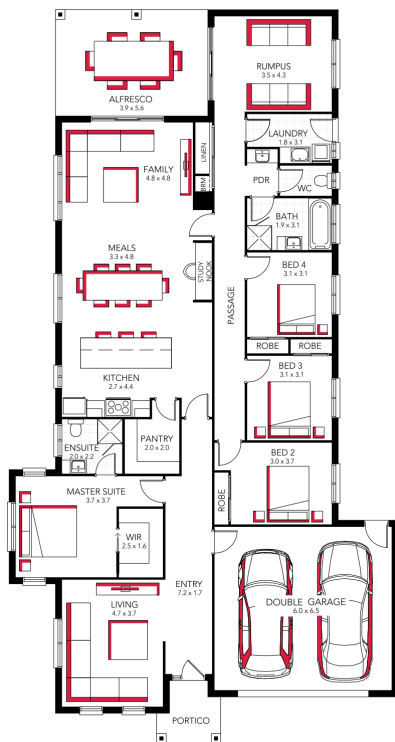

Napa 32

ADDRESS
Lot 32 Sorelli Estate, Sorelli Estate

LOT WIDTH
16.00

LOT SIZE
840.00 m²

HOUSE SIZE
289.20 m²

Your Inclusions

Kartirath Singh
0490226196
Kartirath.singh@davissandershomes.com.au