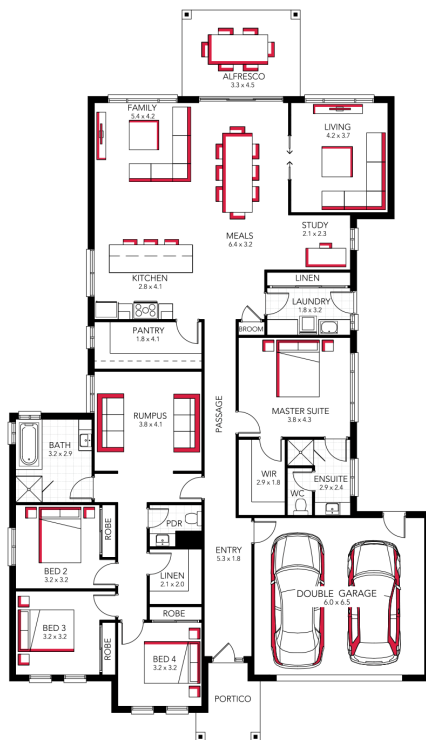

Jade 34

ADDRESS	LOT WIDTH	LOT SIZE	HOUSE SIZE
Lot 32 Sorelli Estate, Sorelli Estate	18.00	840.00 m ²	308.70 m ²

Your Inclusions

Kartirath Singh

0490226196

Kartirath.singh@davissandershomes.com.au