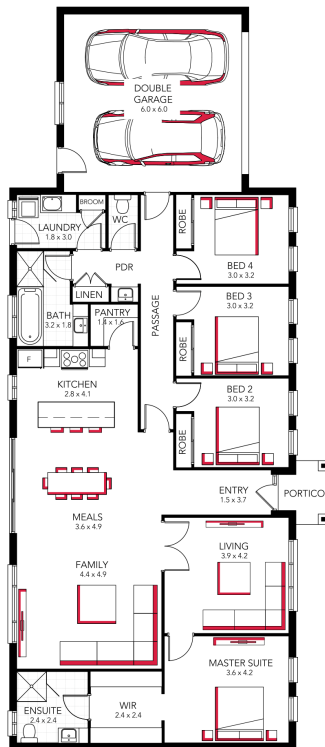

Cedars 25

ADDRESS	LOT WIDTH	LOT SIZE	HOUSE SIZE
Lot 31 Sorelli Estate, Sorelli Estate	27.00	842.00 m ²	224.80 m ²

Your Inclusions

Kartirath Singh

0490226196

Kartirath.singh@davissandershomes.com.au