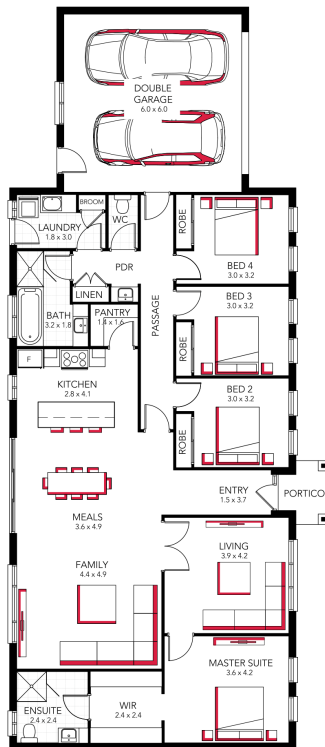

Cedars 25

ADDRESS
Lot 31 Sorelli Estate, Sorelli Estate

LOT WIDTH
27.00

LOT SIZE
842.00 m²

HOUSE SIZE
224.80 m²

Your Inclusions

Kartirath Singh

0490226196