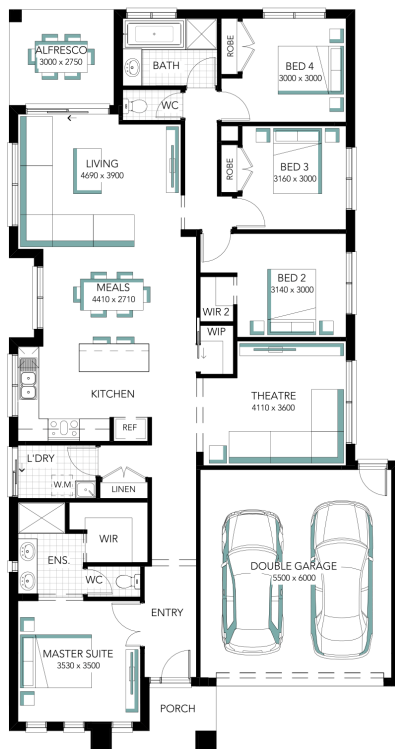

Springwood 23

ADDRESS
Lot 30 Sorelli Estate, Sorelli Estate

LOT WIDTH
14.00

LOT SIZE
844.00 m²

HOUSE SIZE
208.86 m²

Your Inclusions

Kartirath Singh
0490226196
Kartirath.singh@davissandershomes.com.au