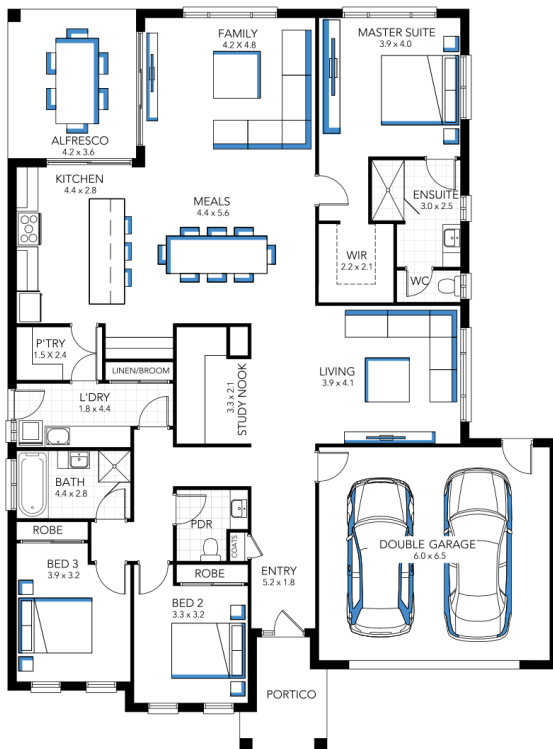

Bianco 29

ADDRESS
Lot 30 Sorelli Estate, Sorelli Estate

LOT WIDTH
18.00

LOT SIZE
844.00 m²

HOUSE SIZE
268.30 m²

Your Inclusions

Kartirath Singh

0490226196