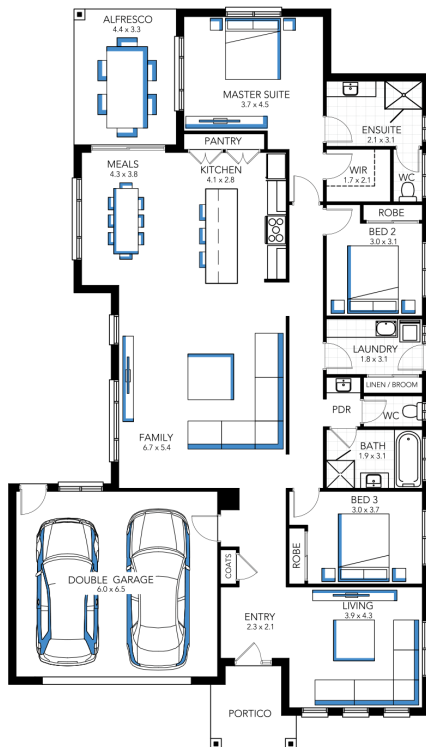

Capri 28

ADDRESS
Lot 23 Sorelli Estate, Sorelli Estate

LOT WIDTH
16.00

LOT SIZE
786.00 m²

HOUSE SIZE
260.00 m²

Your Inclusions

Kartirath Singh
0490226196
Kartirath.singh@davissandershomes.com.au