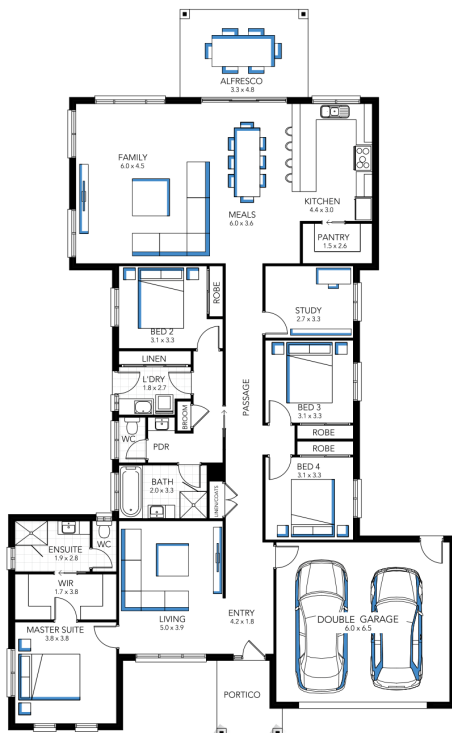

Delta 32

ADDRESS
Lot 19 Sorelli Estate, Sorelli Estate

LOT WIDTH
19.00

LOT SIZE
805.00 m²

HOUSE SIZE
294.80 m²

Your Inclusions

Kartirath Singh

0490226196
Kartirath.singh@davissandershomes.com.au