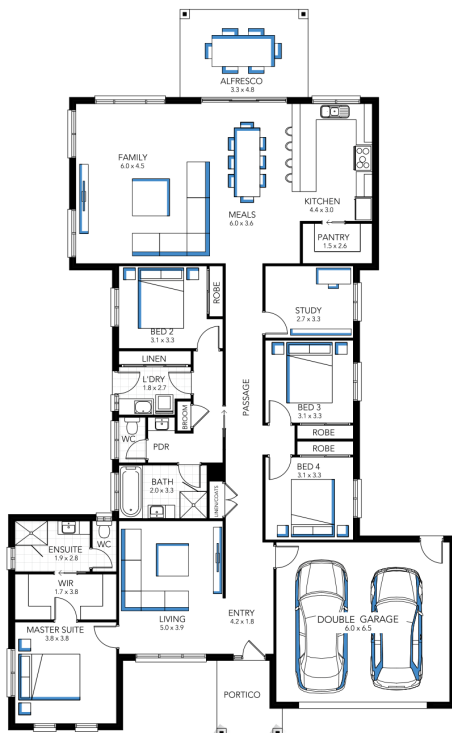

Delta 32

ADDRESS
 Lot 19 Sorelli Estate, Sorelli Estate

LOT WIDTH
 19.00

LOT SIZE
 805.00 m²

HOUSE SIZE
 294.80 m²

Your Inclusions

Kartirath Singh

0490226196
 Kartirath.singh@davissandershomes.com.au