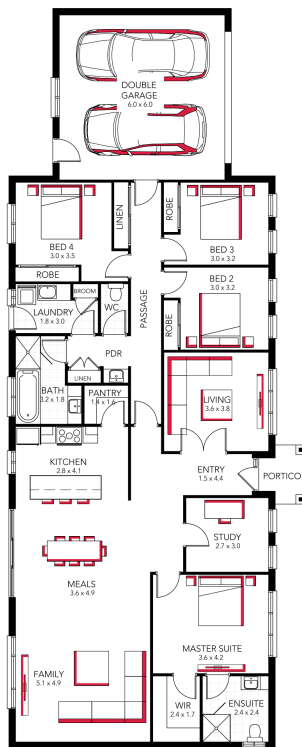

Cedars 27

ADDRESS	LOT WIDTH	LOT SIZE	HOUSE SIZE
Lot 19 Sorelli Estate, Sorelli Estate	29.00	805.00 m ²	243.10 m ²

Your Inclusions

Kartirath Singh

0490226196

Kartirath.singh@davissandershomes.com.au