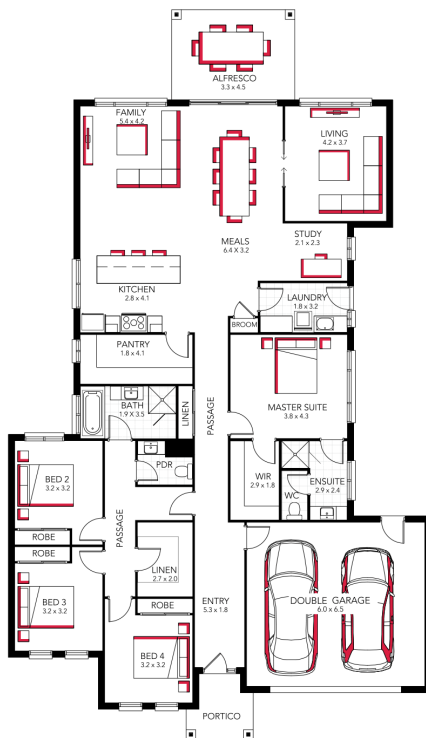

# Jade 31

**ADDRESS**  
Lot 11 Sorelli Estate, Sorelli Estate

**LOT WIDTH**  
18.00

**LOT SIZE**  
990.00 m<sup>2</sup>

**HOUSE SIZE**  
286.80 m<sup>2</sup>