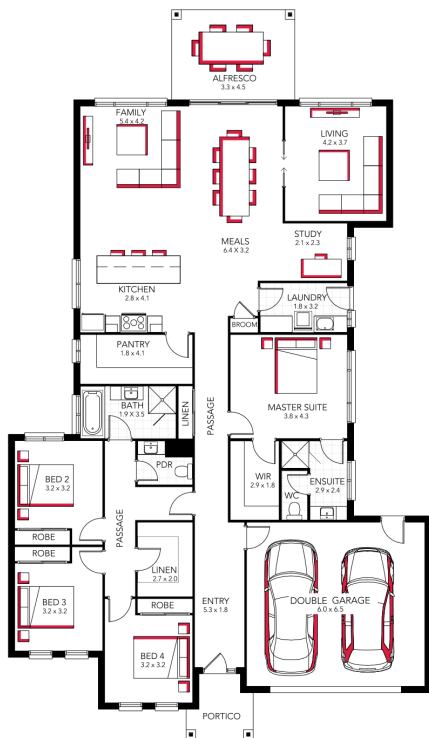

Jade 31

ADDRESS
Lot 11 Sorelli Estate, Sorelli Estate

LOT WIDTH
18.00

LOT SIZE
990.00 m²

HOUSE SIZE
286.80 m²

Your Inclusions

Kartirath Singh

0490226196
Kartirath.singh@davissandershomes.com.au