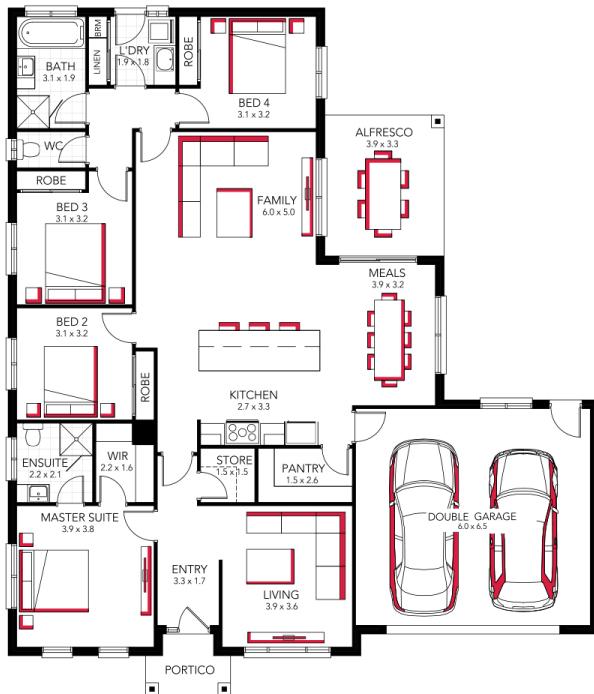

Rio 26

ADDRESS
Lot 10 Sorelli Estate, Sorelli Estate

LOT WIDTH
19.00

LOT SIZE
886.00 m²

HOUSE SIZE
235.70 m²

Your Inclusions

Kartirath Singh
0490226196
Kartirath.singh@davissandershomes.com.au