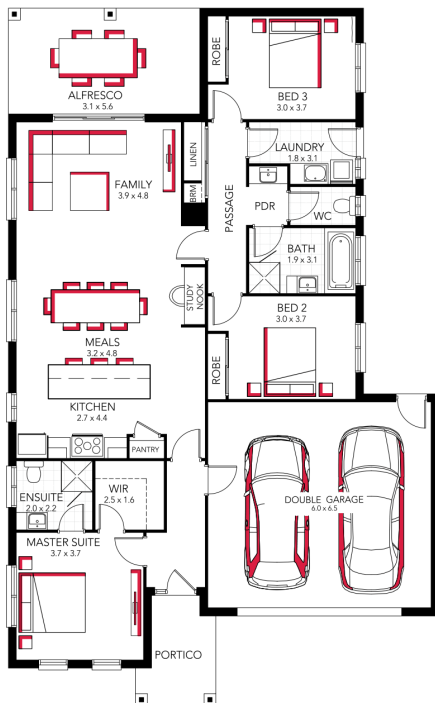

Napa 23

ADDRESS
Lot 9 Sorelli Estate, Sorelli Estate

LOT WIDTH
15.00

LOT SIZE
864.00 m²

HOUSE SIZE
210.10 m²

Your Inclusions

Kartirath Singh
0490226196
Kartirath.singh@davissandershomes.com.au