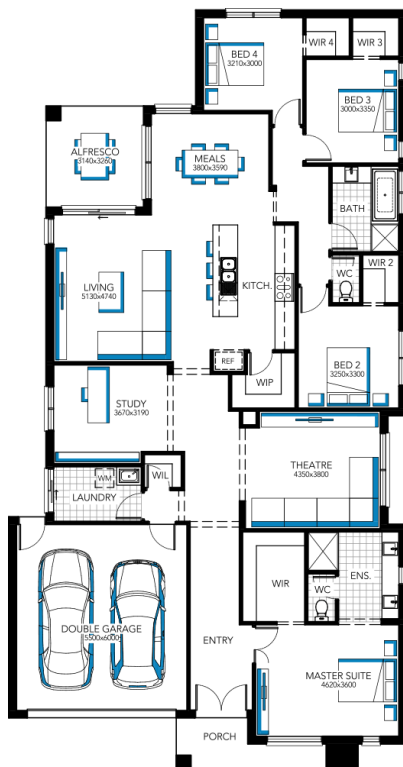

Embleton 27

ADDRESS
Lot 7 Sorelli Estate, Sorelli Estate

LOT WIDTH
15.00

LOT SIZE
864.00 m²

HOUSE SIZE
266.30 m²

Your Inclusions

Kartirath Singh
0490226196
Kartirath.singh@davissandershomes.com.au