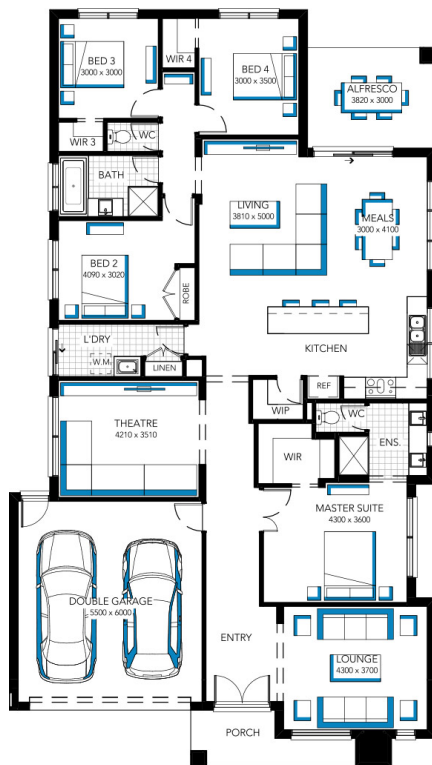

Crompton 27

ADDRESS
Lot 6 Sorelli Estate, Sorelli Estate

LOT WIDTH
15.00

LOT SIZE
864.00 m²

HOUSE SIZE
251.96 m²

Your Inclusions

Kartirath Singh

0490226196