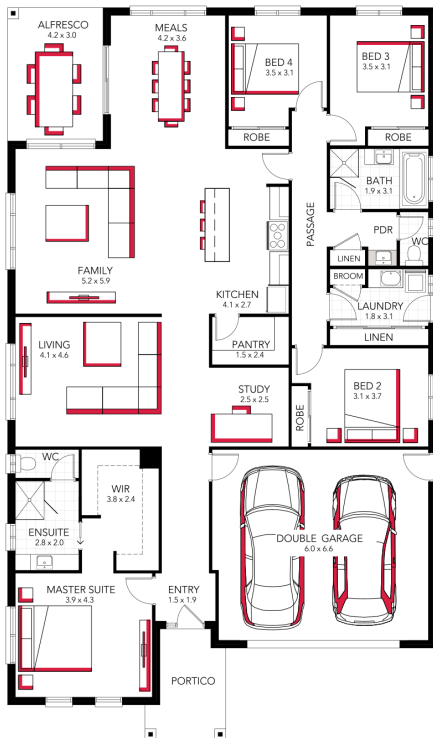

Tara 31

ADDRESS
Lot 12 Sorelli Estate, Sorelli Estate

LOT WIDTH
16.00

LOT SIZE
899.00 m²

HOUSE SIZE
286.30 m²

Your Inclusions

Kartirath Singh

0490226196
Kartirath.singh@davissandershomes.com.au