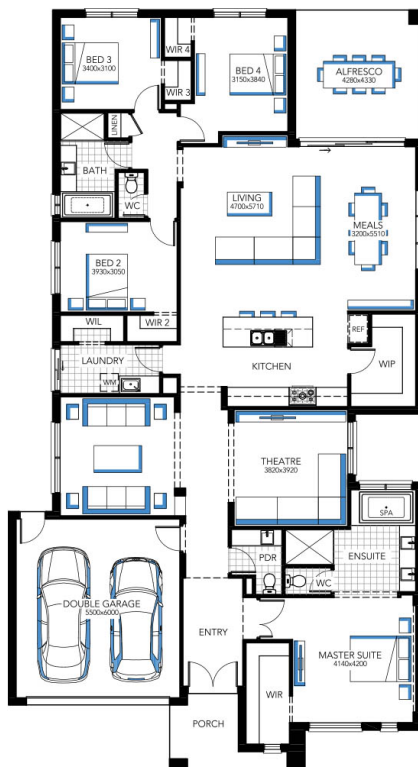

Cromwell 33

ADDRESS
Lot 16 Sorelli Estate, Sorelli Estate

LOT WIDTH
16.00

LOT SIZE
813.00 m²

HOUSE SIZE
306.40 m²

Your Inclusions

Kartirath Singh
0490226196
Kartirath.singh@davissandershomes.com.au