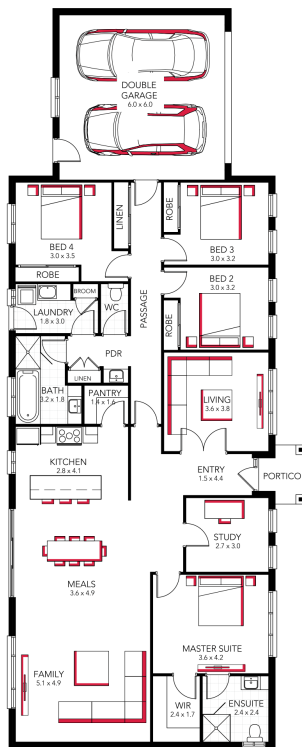

Cedars 27

ADDRESS	LOT WIDTH	LOT SIZE	HOUSE SIZE
Lot 207 South Lake Drive, Pelican Shores Estate	29.00	4051.00 m ²	243.10 m ²

Your Inclusions

Package Enquiries
Call us on 1300 781 716