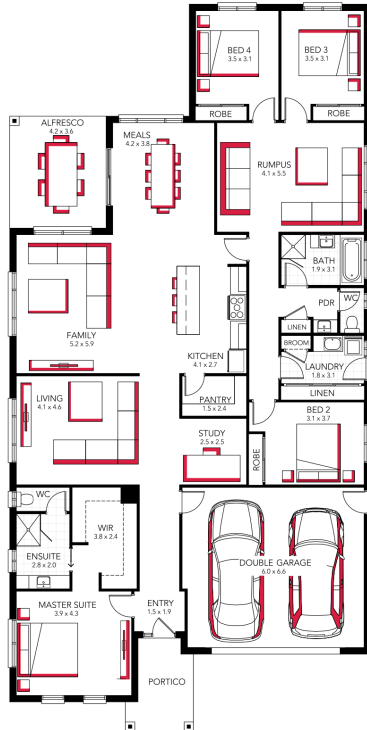

Tara 34

ADDRESS	LOT WIDTH	LOT SIZE	HOUSE SIZE
Lot 313 Litchfield Drive, Iluka Views	16.00	977.80 m ²	314.60 m ²

Your Inclusions

- Enjoy the luxury of Essastone to your kitchen, bathroom, powder room and ensuite benchtops
- Beautiful Beaumont Tiles to your wet and dry area tiling
- Flyscreens and window locks for your comfort and security
- Ducted heating and cooling for all year round comfort
- Seamless transition into your showers with tiled shower bases.
- Downlights to your major areas and pendant lighting over your island bench.