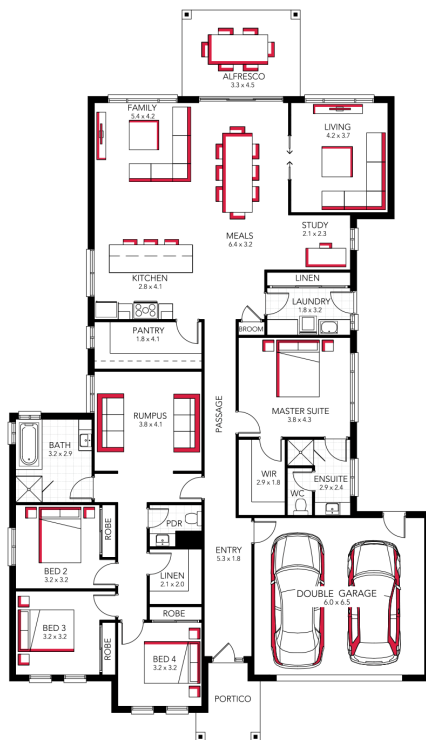

Jade 34

ADDRESS	LOT WIDTH	LOT SIZE	HOUSE SIZE
Lot 310 Litchfield Drive, Iluka Views	18.00	976.60 m ²	308.70 m ²

Your Inclusions

- Enjoy the luxury of Essastone to your kitchen, bathroom, powder room and ensuite benchtops
- Beautiful Beaumont Tiles to your wet and dry area tiling
- Flyscreens and window locks for your comfort and security
- Ducted heating and cooling for all year round comfort
- Seamless transition into your showers with tiled shower bases.
- Downlights to your major areas and pendant lighting over your island bench.