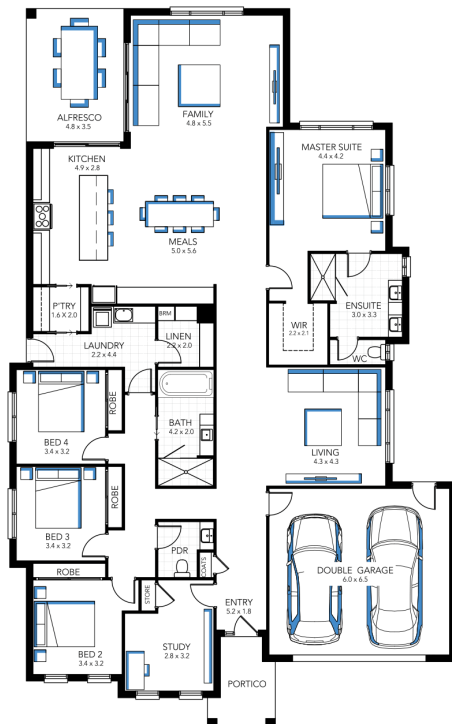

## Bianco 36

ADDRESS	LOT WIDTH	LOT SIZE	HOUSE SIZE
Lot 308 Litchfield Drive, Iluka Views	18.00	976.60 m <sup>2</sup>	328.70 m <sup>2</sup>

### Your Inclusions

- Enjoy the luxury of Essastone to your kitchen, bathroom, powder room and ensuite benchtops
- Beautiful Beaumont Tiles to your wet and dry area tiling
- Flyscreens and window locks for your comfort and security
- Ducted heating and cooling for all year round comfort
- Seamless transition into your showers with tiled shower bases.
- Downlights to your major areas and pendant lighting over your island bench.