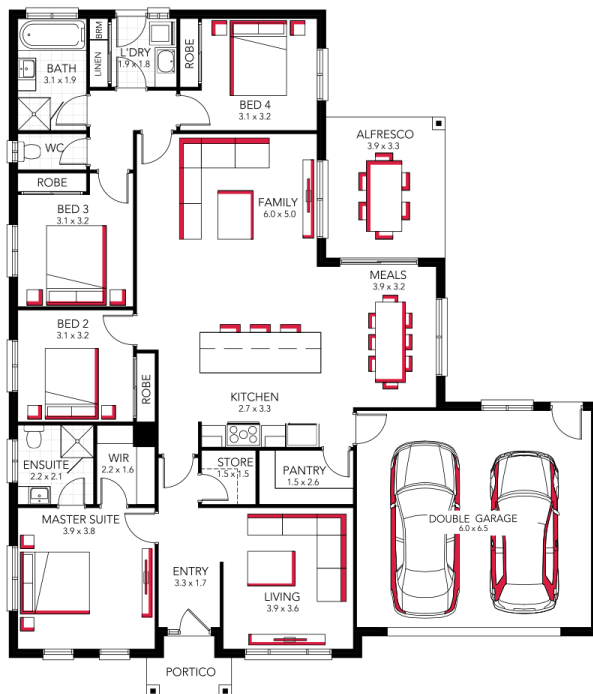

# Rio 26

**ADDRESS**  
Lot 468 Devitt Way, Riverside

**LOT WIDTH**  
19.00

**LOT SIZE**  
650.00 m<sup>2</sup>

**HOUSE SIZE**  
235.70 m<sup>2</sup>

## Your Inclusions

- Enjoy the luxury of Essastone to your kitchen, bathroom, powder room and ensuite benchtops
- Beautiful Beaumont Tiles to your wet and dry area tiling
- Flyscreens and window locks for your comfort and security
- Ducted heating and cooling for all year round comfort
- Seamless transition into your showers with tiled shower bases.
- Downlights to your major areas and pendant lighting over your island bench.