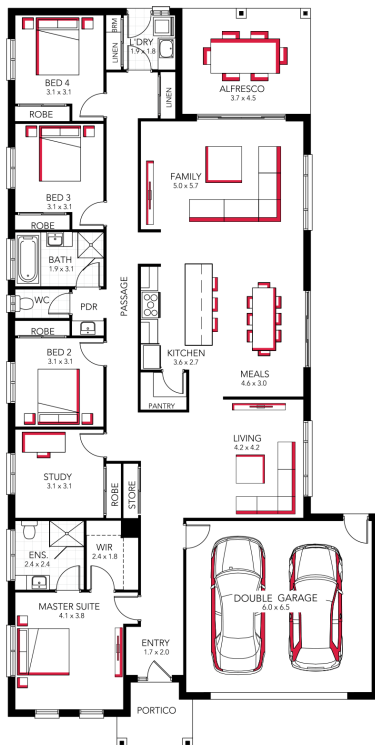

Aura 30

ADDRESS	LOT WIDTH	LOT SIZE	HOUSE SIZE
Lot 486 Divett Way, Riverside	15.00	542.00 m ²	277.50 m ²

Your Inclusions

- Enjoy the luxury of Essastone to your kitchen, bathroom, powder room and ensuite benchtops
- Beautiful Beaumont Tiles to your wet and dry area tiling
- Flyscreens and window locks for your comfort and security
- Ducted heating and cooling for all year round comfort
- Seamless transition into your showers with tiled shower bases.
- Downlights to your major areas and pendant lighting over your island bench.