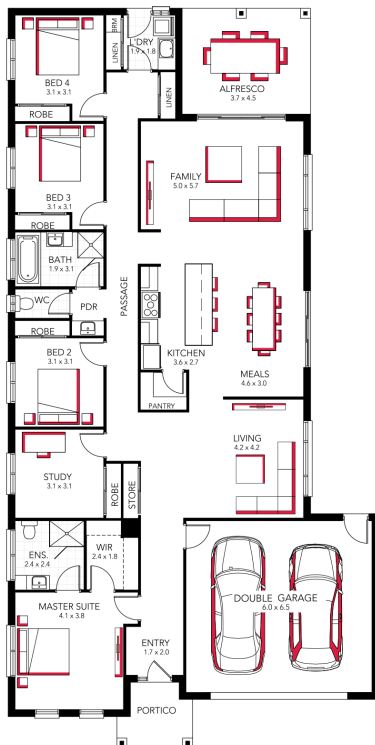

Aura 30

ADDRESS
Lot 378 Esposito St, Riverside

LOT WIDTH
15.00

LOT SIZE
615.00 m²

HOUSE SIZE
277.50 m²

Your Inclusions

- Enjoy the luxury of Essastone to your kitchen, bathroom, powder room and ensuite benchtops
- Beautiful Beaumont Tiles to your wet and dry area tiling
- Flyscreens and window locks for your comfort and security
- Ducted heating and cooling for all year round comfort
- Seamless transition into your showers with tiled shower bases.
- Downlights to your major areas and pendant lighting over your island bench.