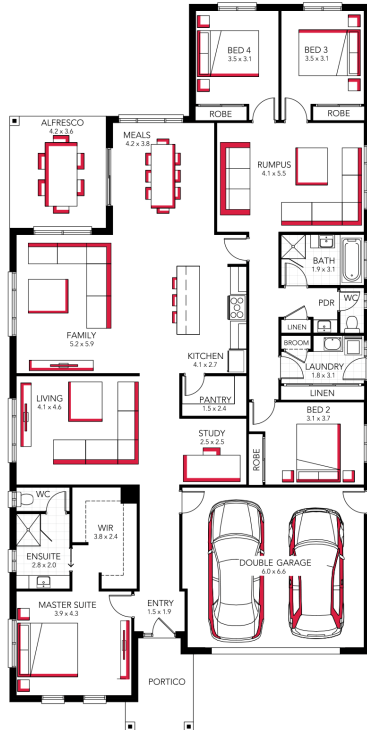

# Tara 34

**ADDRESS**  
Lot 483 Divett Way, Riverside

**LOT WIDTH**  
16.00

**LOT SIZE**  
542.00 m<sup>2</sup>

**HOUSE SIZE**  
314.60 m<sup>2</sup>

## Your Inclusions

- Enjoy the luxury of Essastone to your kitchen, bathroom, powder room and ensuite benchtops
- Beautiful Beaumont Tiles to your wet and dry area tiling
- Flyscreens and window locks for your comfort and security
- Ducted heating and cooling for all year round comfort
- Seamless transition into your showers with tiled shower bases.
- Downlights to your major areas and pendant lighting over your island bench.