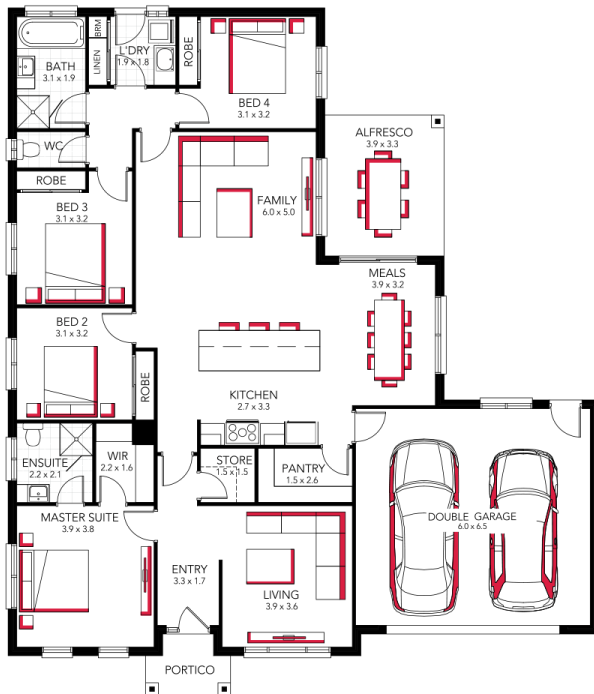

Rio 26

ADDRESS	LOT WIDTH	LOT SIZE	HOUSE SIZE
Lot 304 Litchfield Drive, Iluka Views	19.00	1157.00 m ²	235.70 m ²

Your Inclusions

- Enjoy the luxury of Essastone to your kitchen, bathroom, powder room and ensuite benchtops
- Beautiful Beaumont Tiles to your wet and dry area tiling
- Flyscreens and window locks for your comfort and security
- Ducted heating and cooling for all year round comfort
- Seamless transition into your showers with tiled shower bases.
- Downlights to your major areas and pendant lighting over your island bench.