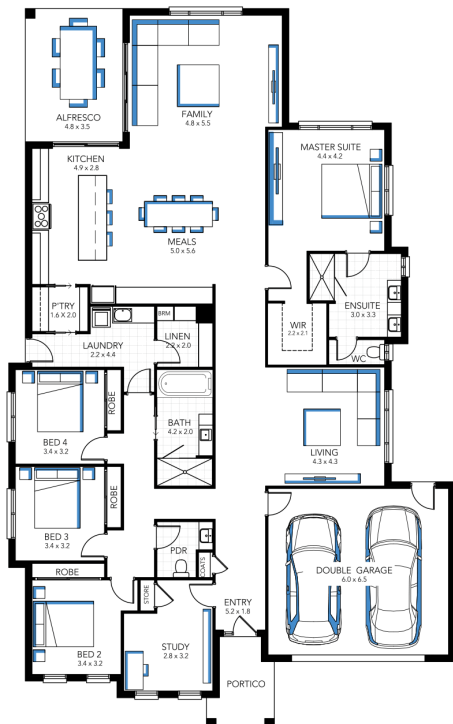

Bianco 36

ADDRESS	LOT WIDTH	LOT SIZE	HOUSE SIZE
Lot 313 Litchfield Drive, Iluka Views	18.00	977.80 m ²	328.70 m ²

Your Inclusions

- Enjoy the luxury of Essastone to your kitchen, bathroom, powder room and ensuite benchtops
- Beautiful Beaumont Tiles to your wet and dry area tiling
- Flyscreens and window locks for your comfort and security
- Ducted heating and cooling for all year round comfort
- Seamless transition into your showers with tiled shower bases.
- Downlights to your major areas and pendant lighting over your island bench.