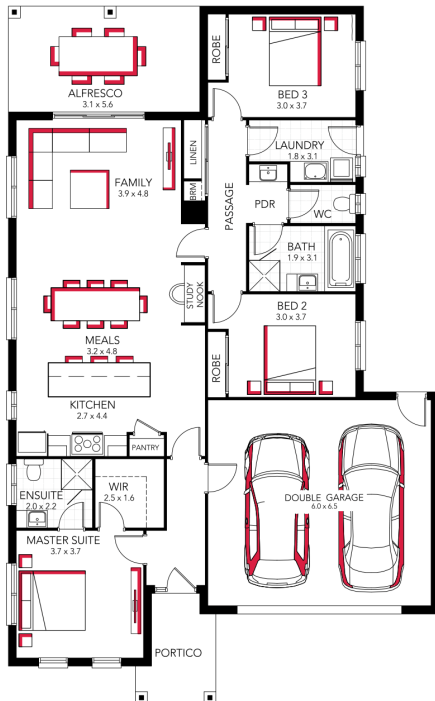

Napa 23

ADDRESS	LOT WIDTH	LOT SIZE	HOUSE SIZE
Lot 925 Cardiff Drive, Whenby Grange	15.00	652.00 m ²	210.10 m ²

Your Inclusions

Gavan Schultz

0417125724
gavan.schultz@davissandershomes.com.au