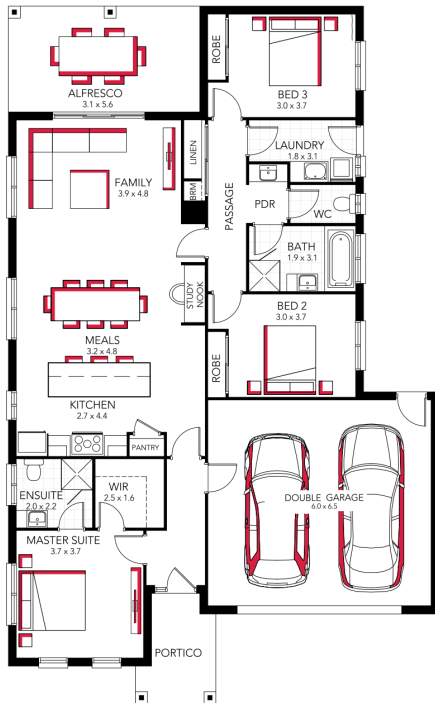

Napa 23

ADDRESS
Lot 925 Cardiff Drive, Whenby Grange

LOT WIDTH
15.00

LOT SIZE
652.00 m²

HOUSE SIZE
210.10 m²

Your Inclusions

Gavan Schultz
0417125724
gavan.schultz@davissandershomes.com.au